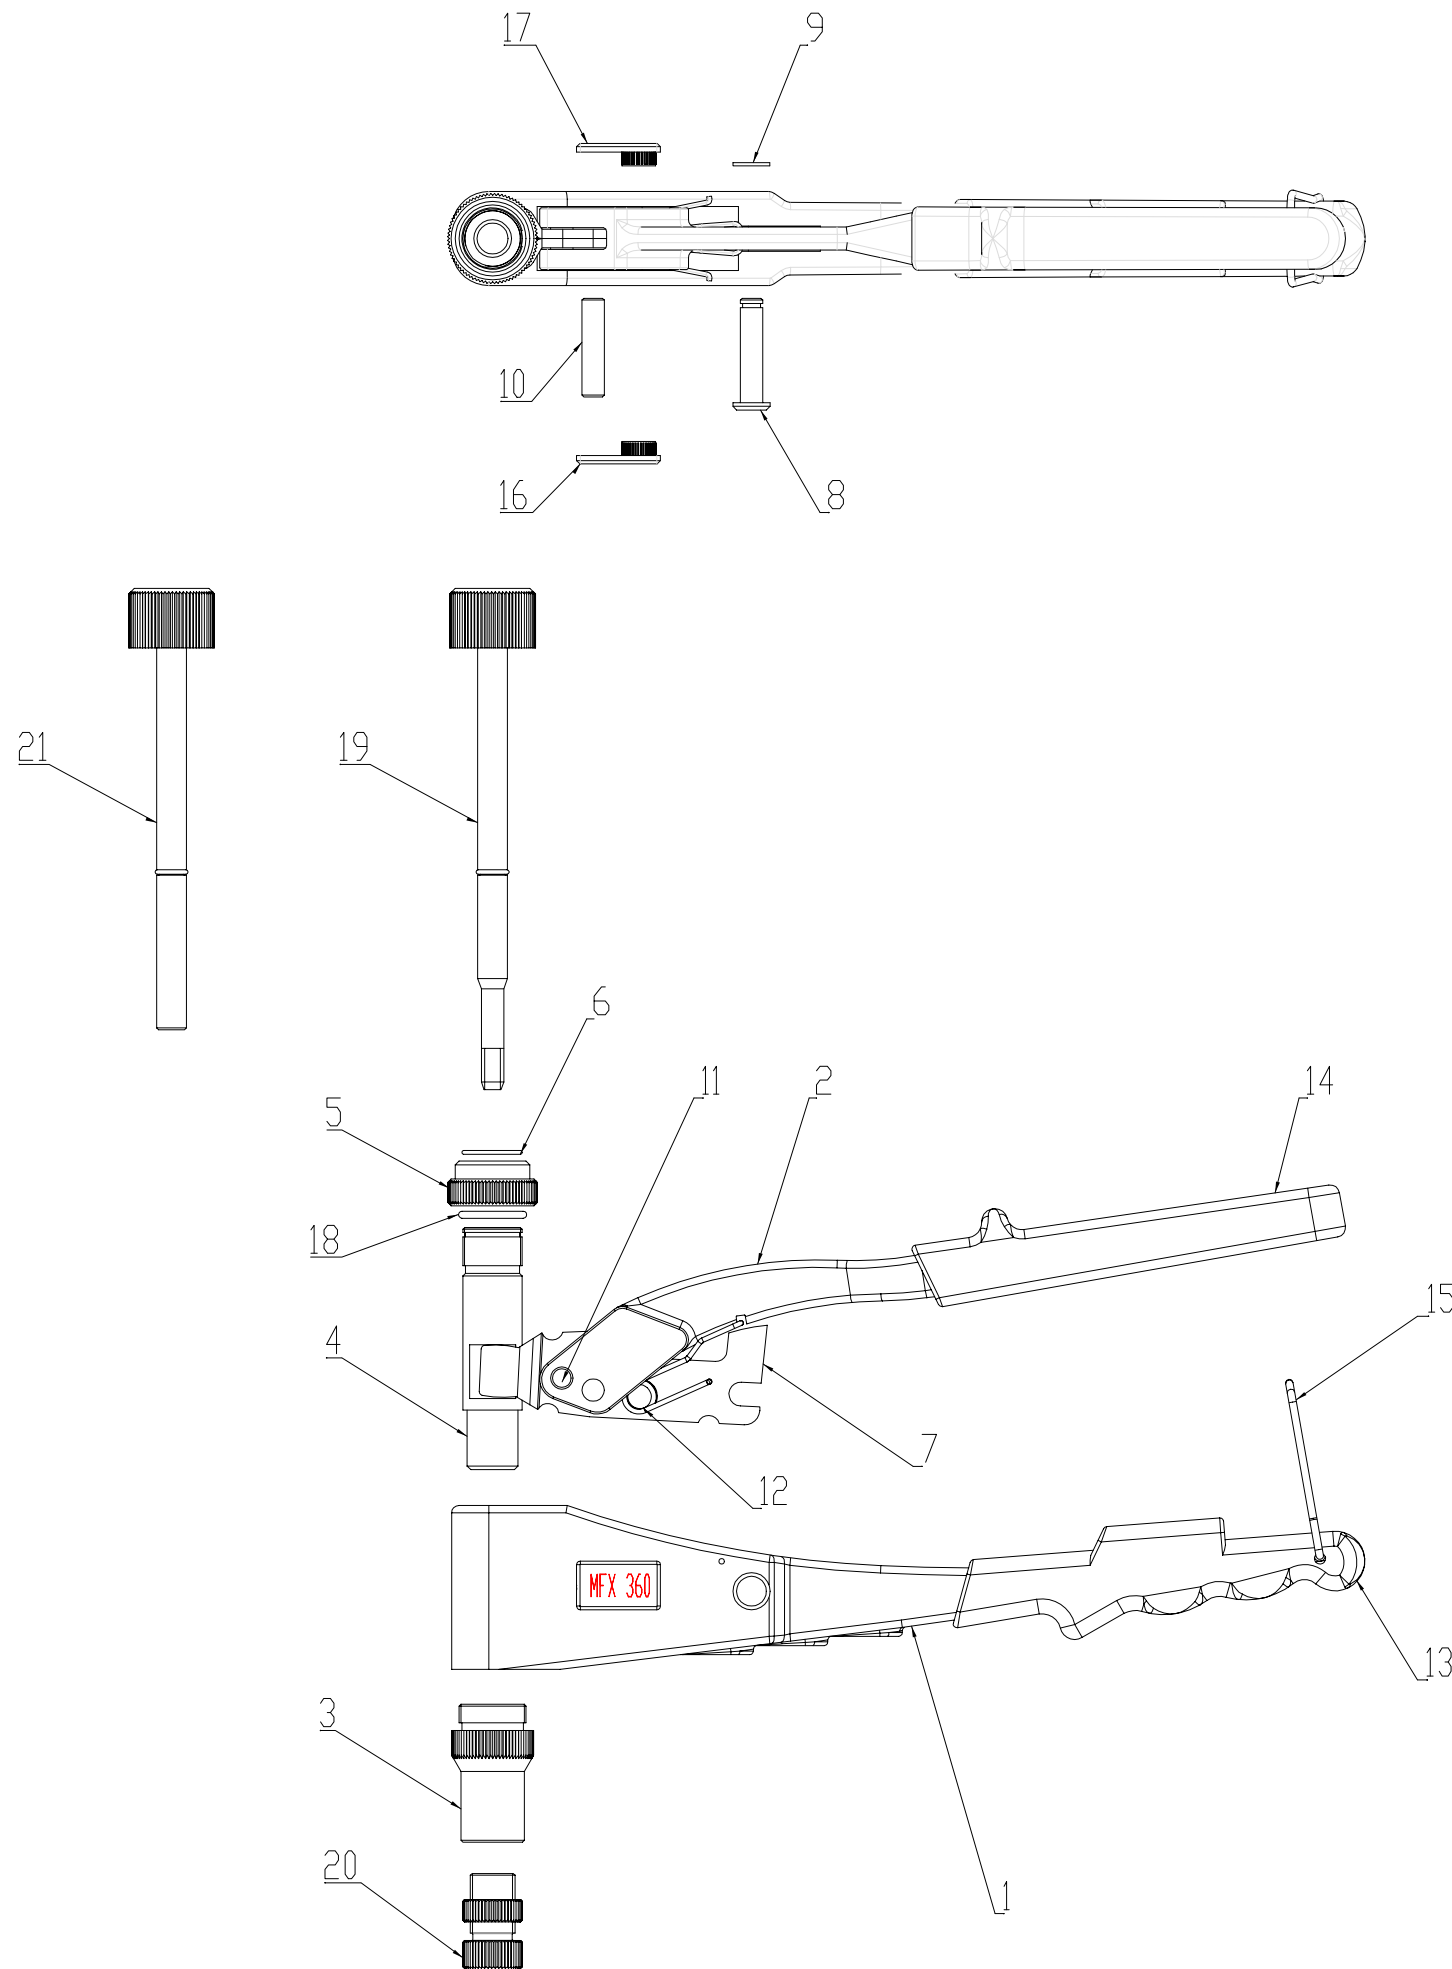

MFX360

Masterfix Products bv Europe

P.O.Box 21
6190 AA Beek
The Netherlands

Europalaan 12
6199 AB Maastricht-Airport

Phone: +31 (0)43 350 84 84
Fax: +31 (0)43 350 84 88
Website: www.masterfix.com

21	RIVBOLT PULLER M6 + O-RING	900A00058	-	1
21	RIVBOLT PULLER M5 + O-RING	900A00057	-	1
21	RIVBOLT PULLER M4 + O-RING	900A00056	-	1
20	ANVIL M6 + CONTRANUT	900A00062	-	1
20	ANVIL M5 + CONTRANUT	900A00061	-	1
20	ANVIL M4 + CONTRANUT	900A00060	-	1
20	ANVIL M3 + CONTRANUT	900A00059	-	1
19	MANDREL M6 + O-RING	900A00055	-	1
19	MANDREL M5 + O-RING	900A00054	-	1
19	MANDREL M4 + O-RING	900A00053	-	1
19	MANDREL M3 + O-RING	900A00052	-	1
18	O-RING 14x1.9	900S00103	-	1
17	COVERPLATE - LOGO HORSES	900P00458	-	1
16	COVERPLATE MFX360	900P00472	-	1
15	SHACKLE	900P00423	-	1
14	GRIP FOR LEVER	900P00421	-	1
13	GRIP FOR HOUSE	900P00401	-	1
12	TORSION SPRING	900P00422	-	1
11	AXE 6x16	900P00403	-	1
10	PIN 26.5	900P00425	-	1
9	RETAINING RING D6mm	900S00089	-	1
8	CONNECTOR PIN	900P00402	-	1
7	LEVERPLATE	900A00048	-	1
6	SPRING RING 14x1.0	900S00031	-	1
5	STROKE ADJUSTER CHROME	900P00442	-	1
4	MANDREL PULLER LH	900P00471	-	1
3	FRONT SLEEVE LH CHROME	900P00440	-	2
2	LEVER RED	900P00419	-	1
1	ASSEMBLED ALUMINIUM BODY LH RED	900A00063	-	1
POS.	DESCRIPTION	ITEM No	CUST No.	QTY
T00011-000		All rights reserved. Date: 30-03-2009		
43206360		MFX360	-	