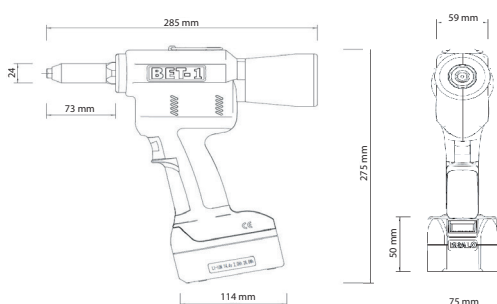

# BATTERY RIVETING TOOL BET-1

REFERENCE	ARTICLE
<b>BET-1</b> 1 battery 2,0 Ah	02BET1010
<b>BET-1</b> 2 batteries 4,0 Ah	02BET1020

RIVET m/m	MATERIAL			
	Alluminio	Steel	Stainless Steel	Copper
2,4	✓	✓	✓	✓
3,0 - 3,2	✓	✓	✓	✓
4,0	✓	✓	✓	✓
4,8 - 5,0	✓	✓	*	✓