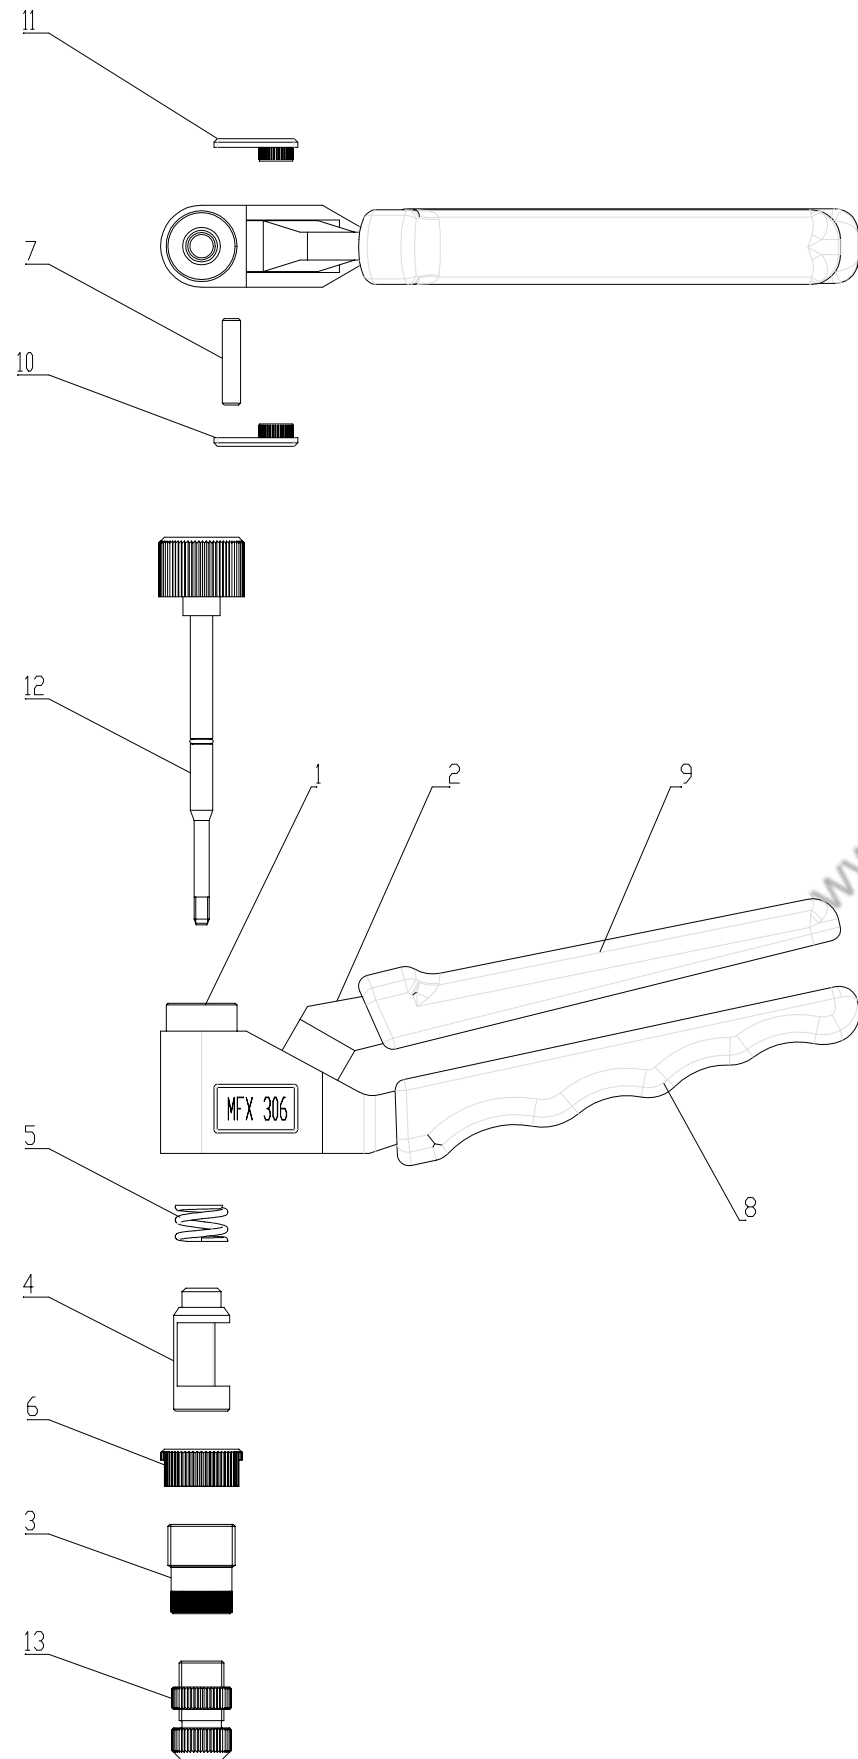

MFX306

Masterfix Products bv Europe

P.O.Box 21
6190 AA Beek
The Netherlands

Europalaan 12
6199 AB Maastricht-Airport

Phone: +31 (0)43 350 84 84
Fax: +31 (0)43 350 84 88
Website: www.masterfix.com

13	ANVIL M6 + CONTRANUT	900A00062	-	1
13	ANVIL M5 + CONTRANUT	900A00061	-	1
13	ANVIL M4 + CONTRANUT	900A00060	-	1
13	ANVIL M3 + CONTRANUT	900A00059	-	1
12	MANDREL M6 + O'RING	900A00067	-	1
12	MANDREL M5 + O'RING	900A00066	-	1
12	MANDREL M4 + O'RING	900A00065	-	1
12	MANDREL M3 + O'RING	900A00064	-	1
11	COVERPLATE - LOGO HORSES	900P00458	-	1
10	COVERPLATE MFX306	900P00459	-	1
9	UPPER GRIP BLACK	900P00308	-	1
8	LOWER GRIP BLACK	900P00309	-	1
7	PIN	900P00456	-	1
6	COUNTERNUT	900P00052	-	1
5	SPRING 12,3x1,8 L18	900P00457	-	1
4	PULLER	900P00452	-	1
3	FRONT SLEEVE	900P00455	-	1
2	UPPER LEVER	900P00453	-	1
1	BODY 306	900P00451	-	1
POS.	DESCRIPTION	ITEM No	CUST No.	QTY
T00043-000		All rights reserved. Date: 08-04-2009		
43206306		MFX306		